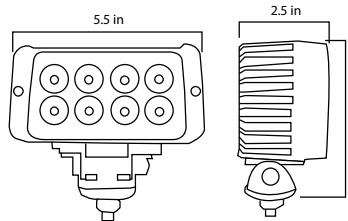

WN-LED-651

Full flood beam, 9-32V, 24 watt, 1250 Lumens, Color Temp 5000K