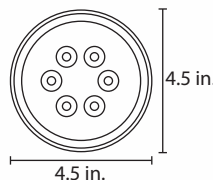

WN-LED-920S

Spot Beam, 9-32V 27 Watt, 1400 Lumens, Color Temp 5000K

WN-1066LED

Full Flood Beam, 12-24V 18 Watt, 1050 Lumens, Color Temp 5000K

WN-4020LED

Trapezoid Beam, 12-24V 18 Watt, 1050 Lumens, Color Temp 5000K

WN-RE306510

Full Flood Beam, 9-32V 12 Watt, 600 Lumens

WN-RE561117

Trapezoid Beam, 9-32V 18 Watt, 1050 Lumens

WN-RE561116

Flood Beam, 9-32V 18 Watt, 1050 Lumens

Phone: 800-247-1237

www.parts-exp.com