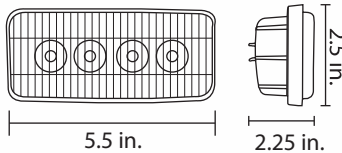

WN-LED-920S

Spot Beam, 9-32V 27 Watt, 1400 Lumens, Color Temp 5000K

WN-1066LED

Full Flood Beam, 12-24V 18 Watt, 1050 Lumens, Color Temp 5000K

WN-4020LED

Trapezoid Beam, 12-24V 18 Watt, 1050 Lumens, Color Temp 5000K