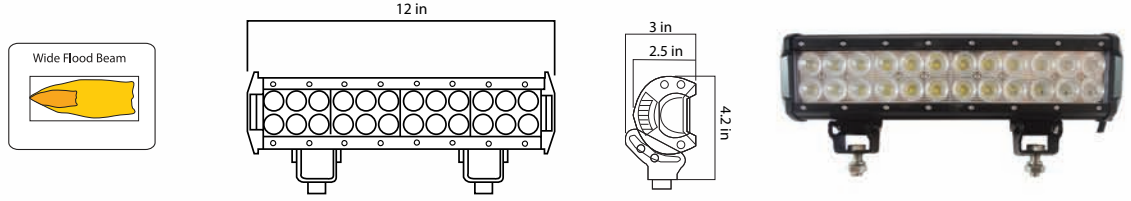

WN-LED-933

12" LIGHT BAR

Wide Flood Beam, 9-32V, 72 watt, 5040 Lumens, Color Temp 6500K