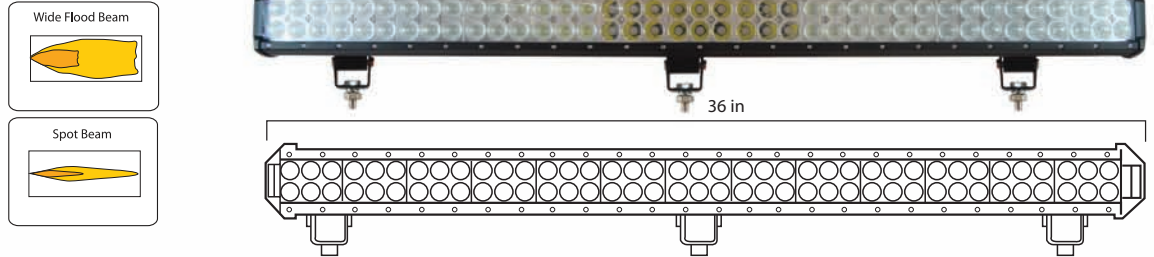

WN-LED-937

36" LIGHT BAR COMBO

Wide Flood/Spot Beam, 9-32V, 234 Watt, 16,200 Lumens, Color Temp 6500K