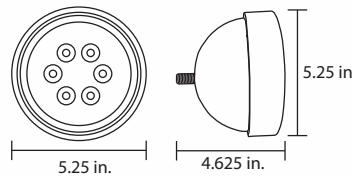

WN-4020LED

Trapezoid Beam, 12-24V 18 Watt, 1050 Lumens, Color Temp 5000K