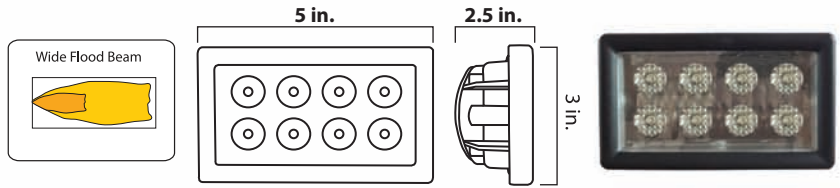

WN-RE330060

WN-RE330061

WN-RE330062

WN-RE342545

LED CAB LIGHTS

Hood, Fender, Side, Bottom & Rear mounts. All 4 Lights Fit the John Deere 8000 Series, and Some 7000 & 9000 Series