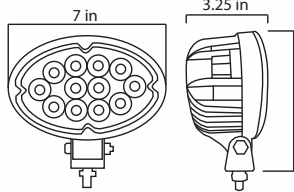

WN-LED-630F

Wide flood beam, 9-32V, 27 watt, 1900 Lumens, Color Temp 5000K

WN-LED-630S

Spot beam, 9-32V, 27 watt, 1900 Lumens, Color Temp 5000K

WN-LED-640F

Wide Flood Beam, 9-32V, 36 Watt, 2500 Lumens, Color Temp 5000K