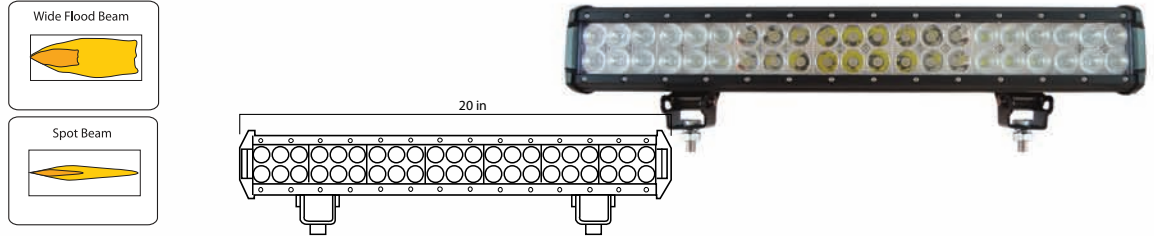

WN-LED-936

20" LIGHT BAR COMBO

Wide Flood/Spot Beam, 9-32V, 126 Watt, Combo Beam, 8820 Lumens, Color Temp 6500K