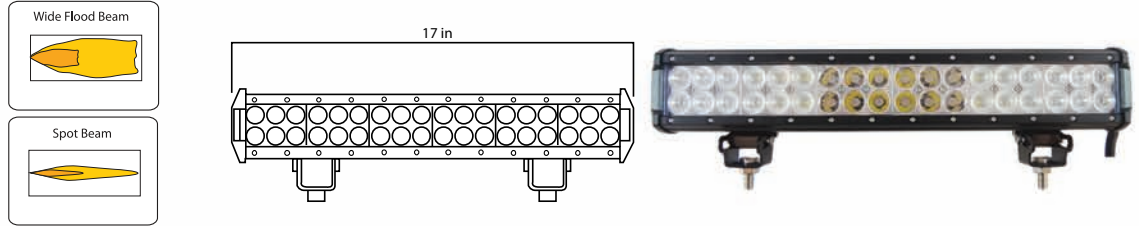

WN-LED-933

12" LIGHT BAR

Wide Flood Beam, 9-32V, 72 watt, 5040 Lumens, Color Temp 6500K

WN-LED-935C

17" LIGHT BAR COMBO

Wide Flood/Spot Beam, 9-32V, 108 Watt, 7560 Lumens, Color Temp 6500K

WN-LED-936

20" LIGHT BAR COMBO