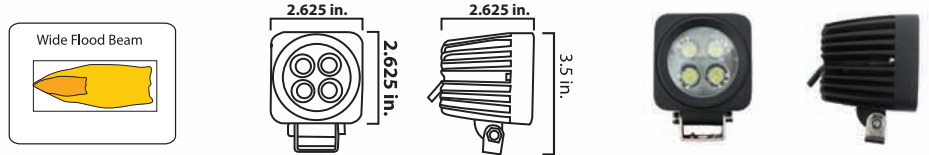

WN-LED104

LED SQUARE CAB LIGHT

2" Square Light, 4-3 Watt LED's, 900 Lumens