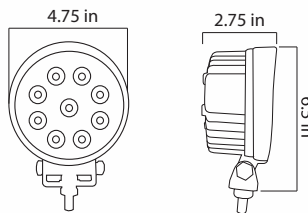

WN-LED-920F

Full Flood Beam, 9-32V, 27 Watt, 1400 Lumens, Color Temp 5000K

WN-LED-920S

Spot Beam, 9-32V 27 Watt, 1400 Lumens, Color Temp 5000K