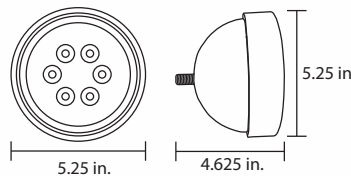

WN-1066LED

Full Flood Beam, 12-24V 18 Watt, 1050 Lumens, Color Temp 5000K