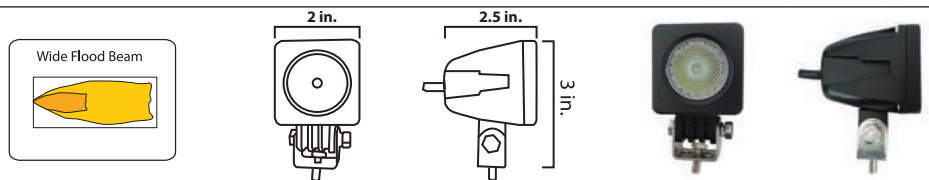

WN-RE330062

WN-RE342545

LED CAB LIGHTS

Hood, Fender, Side, Bottom & Rear mounts. All 4 Lights Fit the John Deere 8000 Series, and Some 7000 & 9000 Series

WN-LED101

LED SQUARE CAB LIGHT

2" Square Light, 1-10 Watt LED, 1000 Lumens