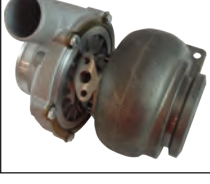

ALLIS CHALMERS®

PART NUMBER: WN-D4029309
FEATURES: Turbocharger, For Model T04B90
APPLICATIONS: (D21, 210, 220 All Airesearch Replacement), 7030, 7040, 7045, 7050, 7060

ALLIS CHALMERS®

PART NUMBER: WN-74009171
FEATURES: Turbocharger, For T04B80 Model Turbo
APPLICATIONS: D19, 190, 190XT, 200, 7000, 7010, 7020, 8010 All T04B80 Turbo Model - 545B, 605B All T04B80 Turbo Model

CASE®/IH®

PART NUMBER: WN-J802289
FEATURES: Turbocharger
APPLICATIONS: 1620 s/n JJC0032630-, 1640 s/n JJC0034705-, 1644, 1800, 1896, 2022, 2044, 2096, 2144 s/n -JJC0173150, 5140, 5240, 5250, 6590T, 6590TA

CASE®/IH®

PART NUMBER: WN-SBA135756171
FEATURES: Turbocharger, 5 Bolt Mount
APPLICATIONS: 410, 420, 420CT, DX48, DX55, DX60, FARMALL 55, FARMALL 60

CASE®/IH®

PART NUMBER: WN-J802859
FEATURES: Turbocharger, Used with 6T-830 & 6TA-830 Engines
APPLICATIONS: 7240 s/n JJA0064978- w/ 6T-830 & 6TA-830 Eng, 8940 w/ 6T-830 & 6TA-830 Eng

FORD®-NH®

PART NUMBER: WN-87800544
FEATURES: Turbocharger
APPLICATIONS: (8670, 8770, All 1/1/1996-), (8670A, 8770A, All 2/28/2001-)

**FORD®**

PART NUMBER: WN-99462782
FEATURES: Turbocharger
APPLICATIONS: TD70D, TD90D, TD95D, TN70, TN70A, TN70D, TN70DA, TN70S, TN70SA, TN70VA, TN75, TN75A, TN75D, TN75DA, TN75S, TN75SA, TN75V, TN75VA